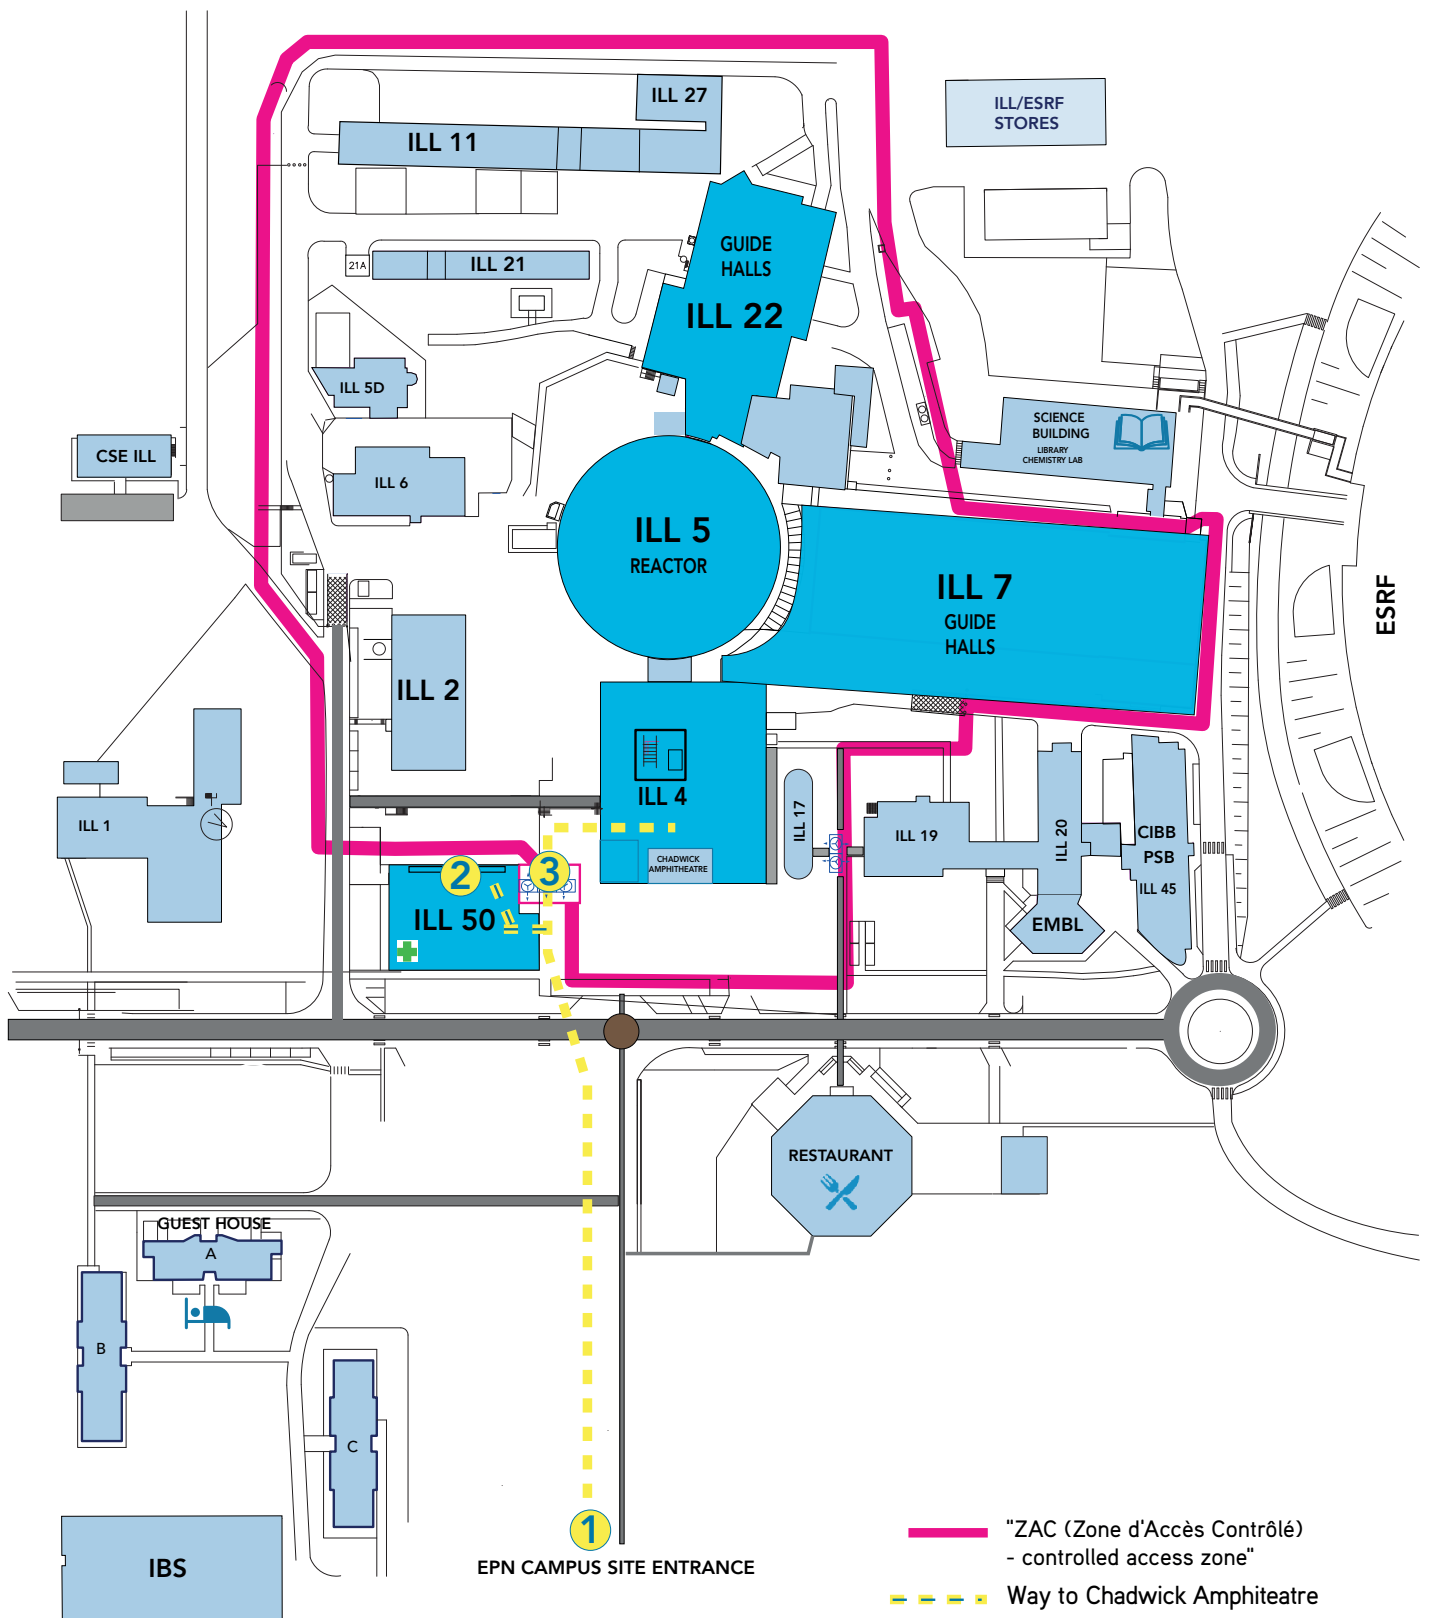

ACCESS MAP TO CHADWICK AMPHITHEATRE

1 EPN campus site entrance
Collect your site entry badge 

2 ILL50 ground floor ZAC reception
Obtain your turnstile PIN code

3 ZAC turnstile
Enter the ZAC with your badge and turnstile PIN code